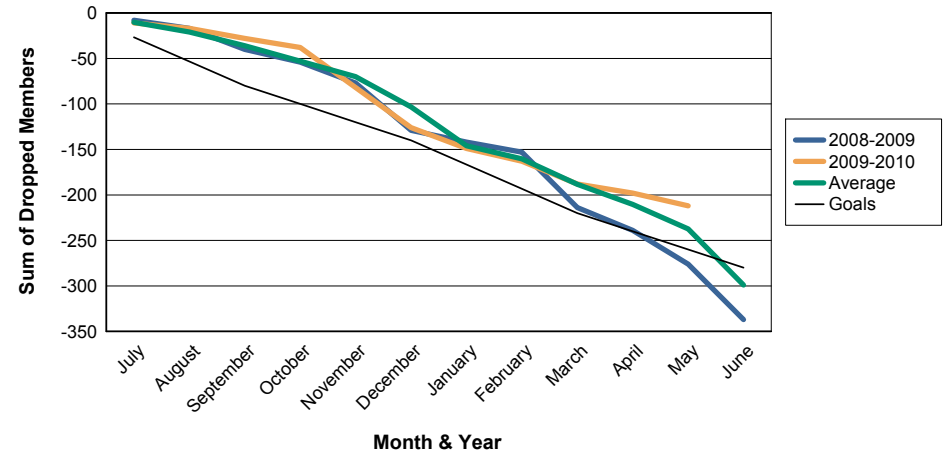

Sum of Dropped Members/ Month & Year

For District 103 S