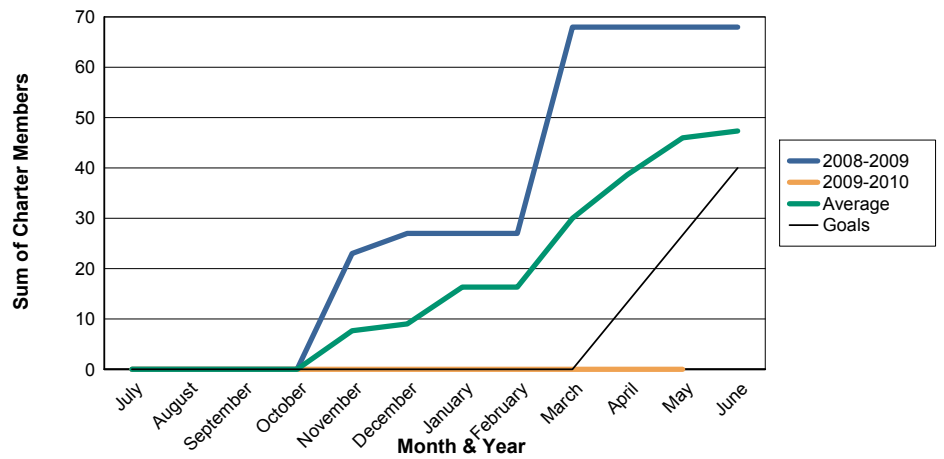

Sum of Charter Members/ Month & Year

For District 103 S