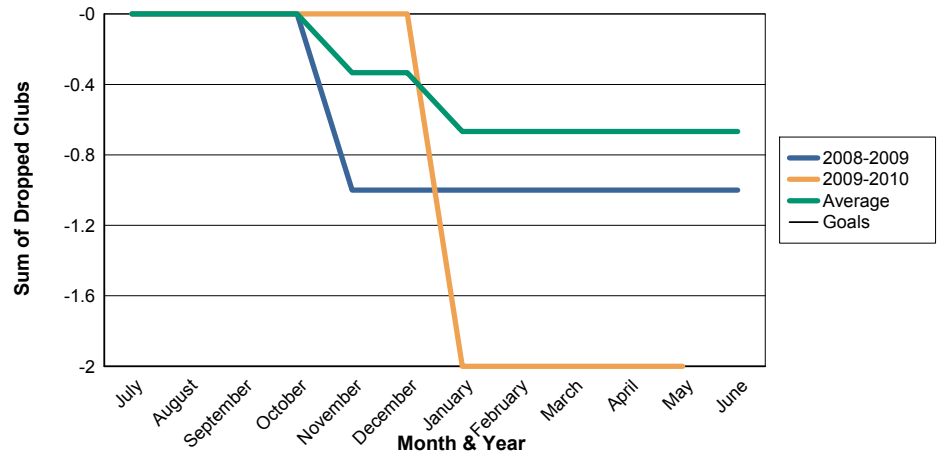

3 Year Comparisons for GMT Constitutional Area 4

By GMT District

As of May 2010

Sum of New Clubs/ Month & Year

For District 103 S

Sum of Dropped Clubs/ Month & Year

For District 103 S

Sum of Net Clubs/ Month & Year