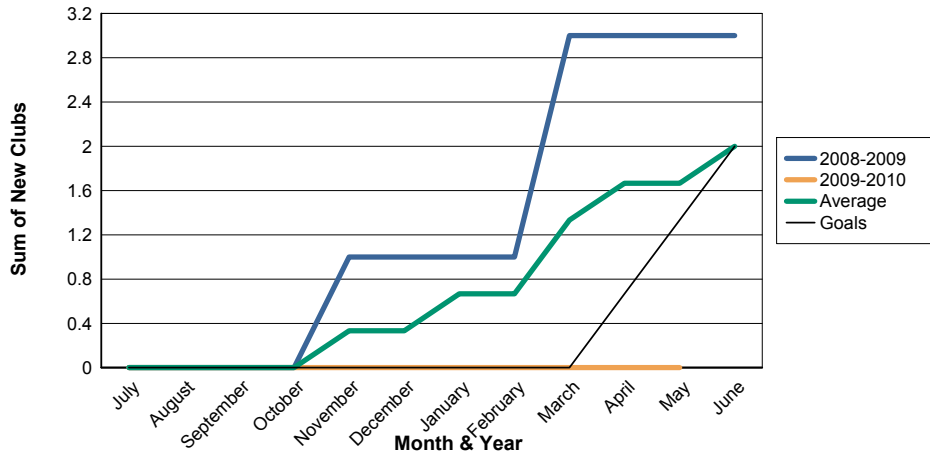

3 Year Comparisons for GMT Constitutional Area 4

By GMT District

As of May 2010

Sum of New Clubs/ Month & Year

For District 103 S

Sum of Dropped Clubs/ Month & Year

For District 103 S

Sum of Net Clubs/ Month & Year