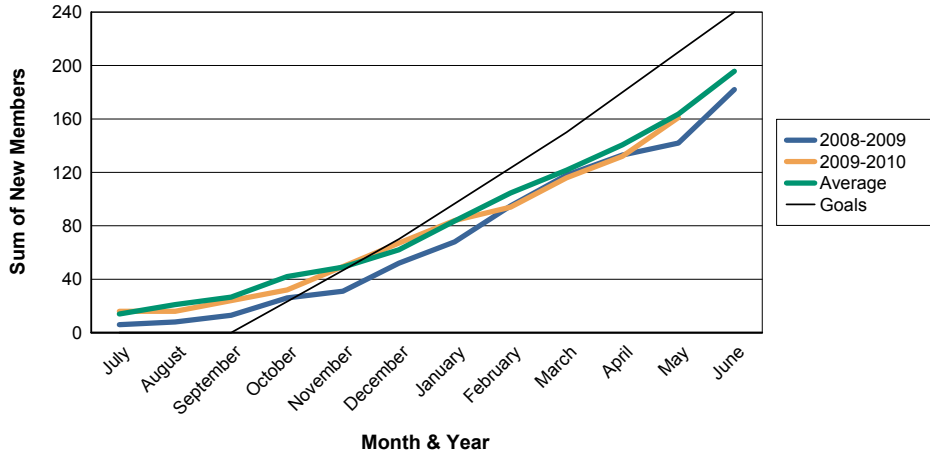

For District 103 S

Sum of Charter Members/ Month & Year

For District 103 S

3 Year Comparisons for GMT Constitutional Area 4

By GMT District

As of May 2010

Sum of New Members/ Month & Year

For District 103 S