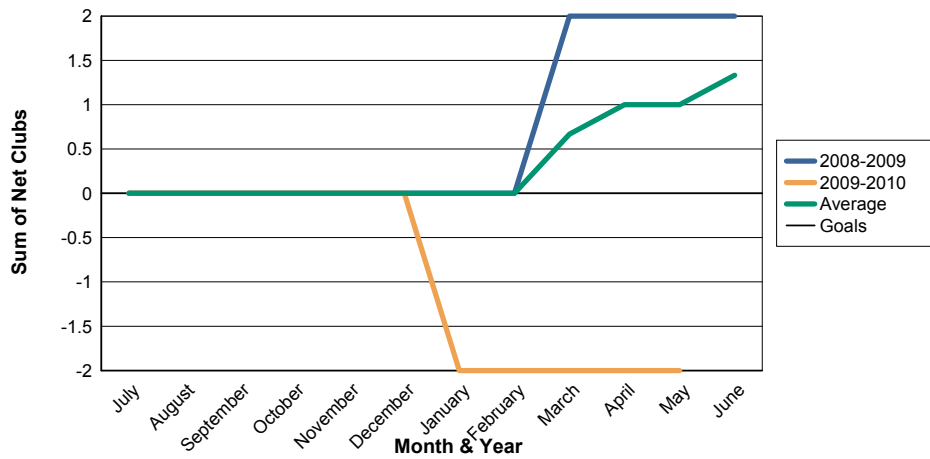

Sum of Net Clubs/ Month & Year

For District 103 S